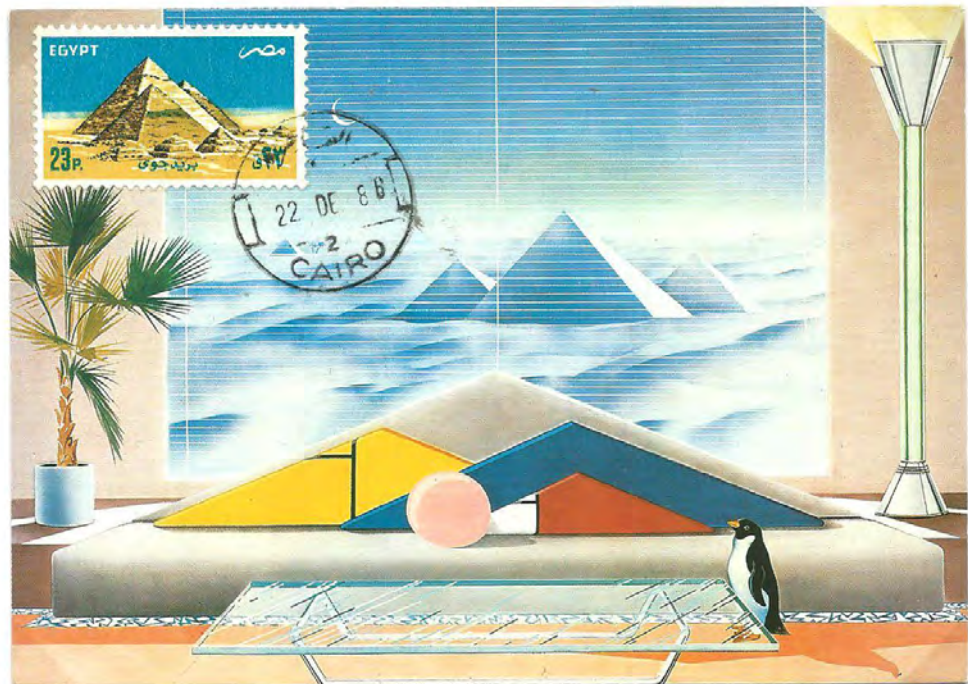

"Memphis to Gizah"

Artist: J. Kowalski
Editor: WIZARD &
GENIUS, Switzerland
(5088).

Commem. issue
Landscapes and
artworks
Issued: 1.5.1985
Cancelled: Cairo
22.12.86