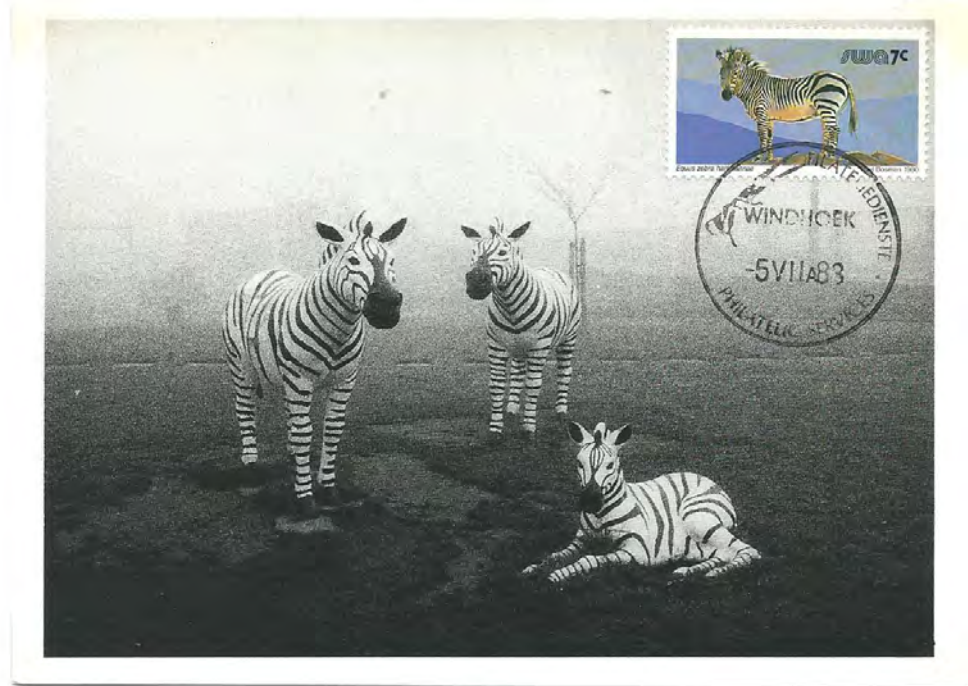

"Zebras in the mist"

Artist: J. G. Woollatt
Editor: FOLIOFUN,
LONDON (JWL 2)

Defin. issue
Fauna
Issued: 1.10.1980
Cancelled: ord.
WINDHOEK, 5.7.83.

"Princess"

Artist: Nikola Frigerio
Editor: ART UNLIMITED,
Amsterdam (B685)

Commem. issue
Pets
Issued: 4.6.1991
Cancelled: ord. **San Marino, 9.8.91**