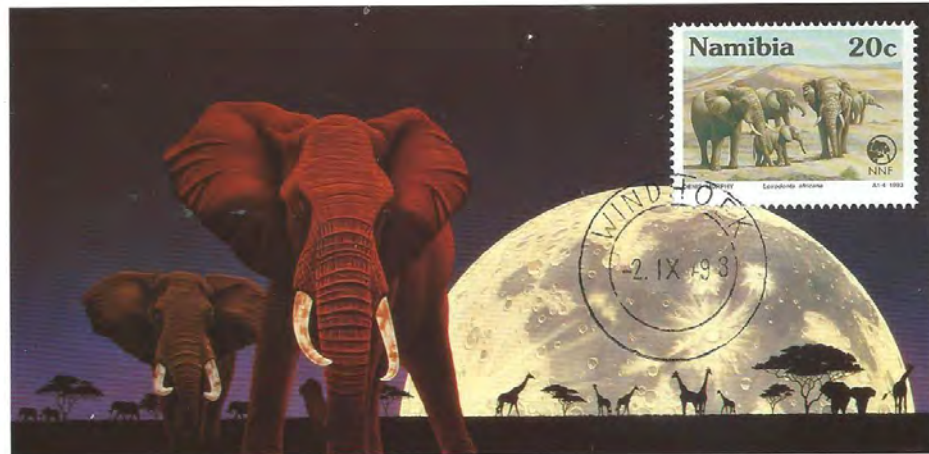

"The last stand"

Artist: Schim Schimmel
Editor: Collection
Editions, CA, USA
(EF 4)

Commem. issue
Endangered animals
Issued: 25.2.93
Cancelled: 2.9.93
WINDHOEK

"Race against time"

Artist: Schim Schimmel
Editor: Collection
Editions, CA, USA
(EF 18)

Commem. issue
Endangered animals
Issued: 25.2.93
Cancelled: 2.9.93
WINDHOEK