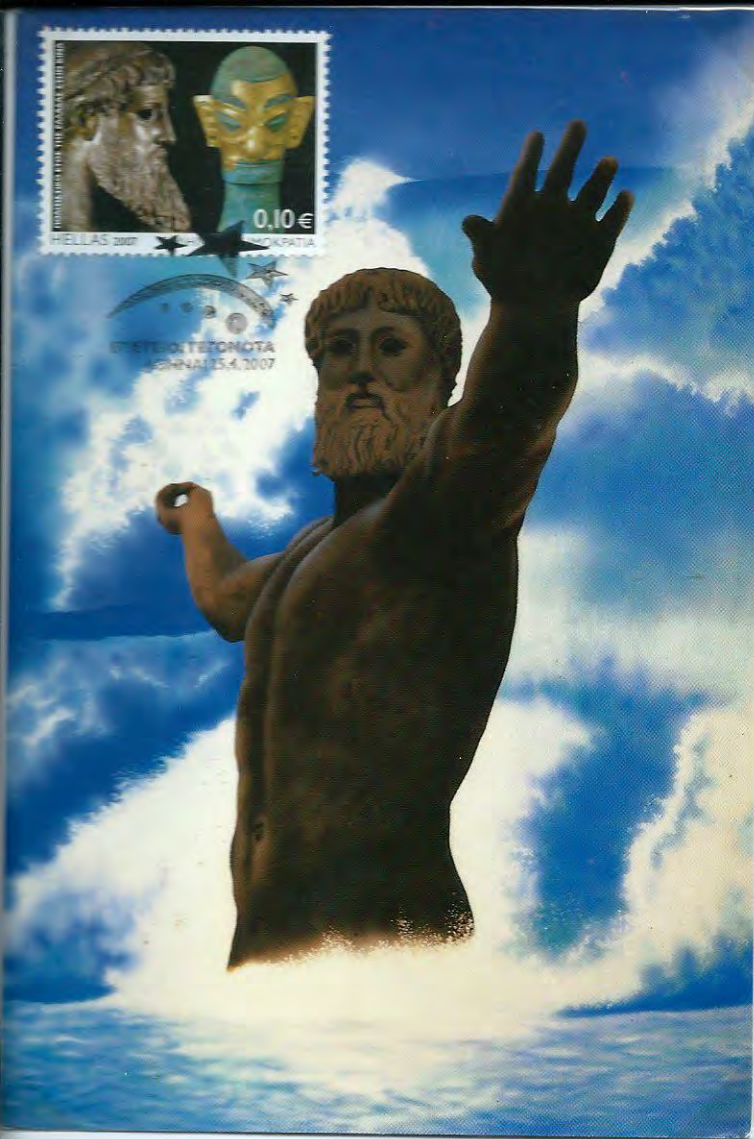

"Jupiter or Poseidon"

Artist: Not listed
Editor: **New Editions, Athens**

Commem. issue
Anniversaries and events
Issued: 25.4.2007
Cancelled: **Athens, F.D.**

"Take off"

Artist: L. Partignani
Editor: **ARTI GRAFICHE RICORDI,**
Milan (20320)

Commem. issue
F.A.Bertholdi (Statue of Liberty
sculptor - Subject b)
ΠΗΚ: 18.7.1985
Σφραγίδα: **New York, 24.1.1986**