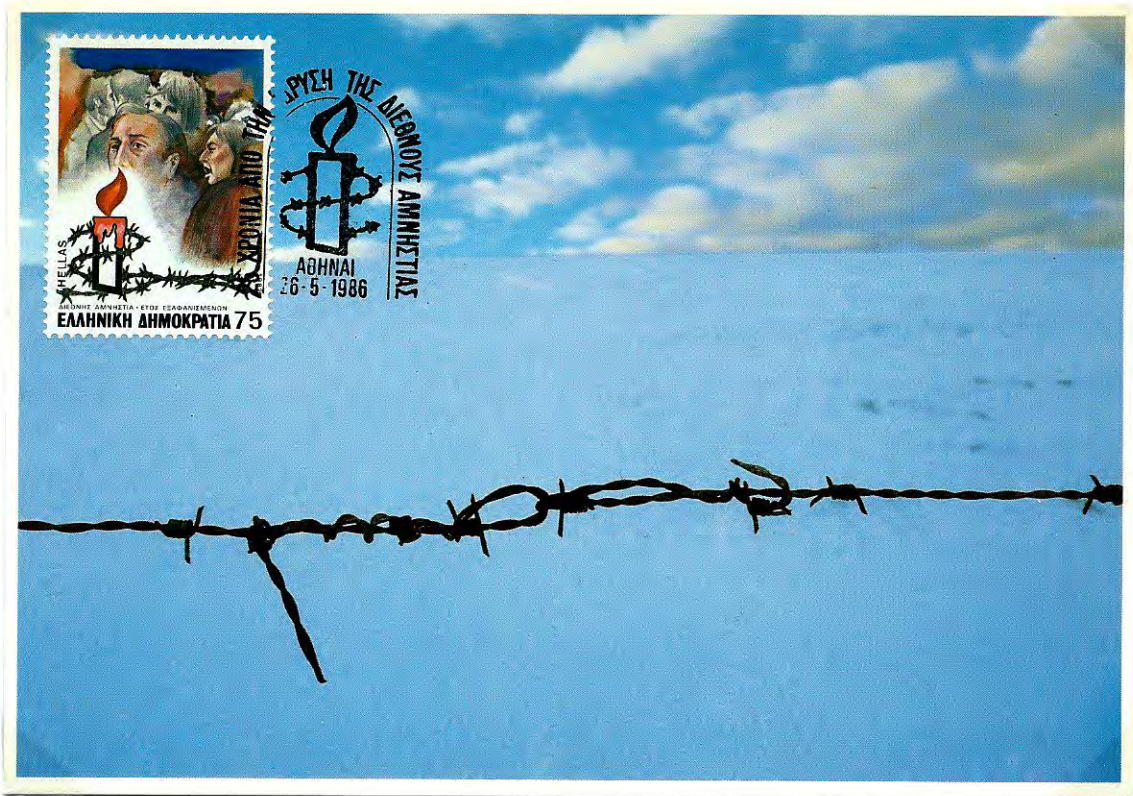

“Snow and barbed wire”

Artist: Martin Kers
Editor: **ART UNLIMITED,**
Amsterdam (C 828)

Commem. issue
Amnesty International
Issued: 20.9.1982
Cancelled: **Athens,**
Amnesty International
- 25 years, 26.5.1986
(Triple).