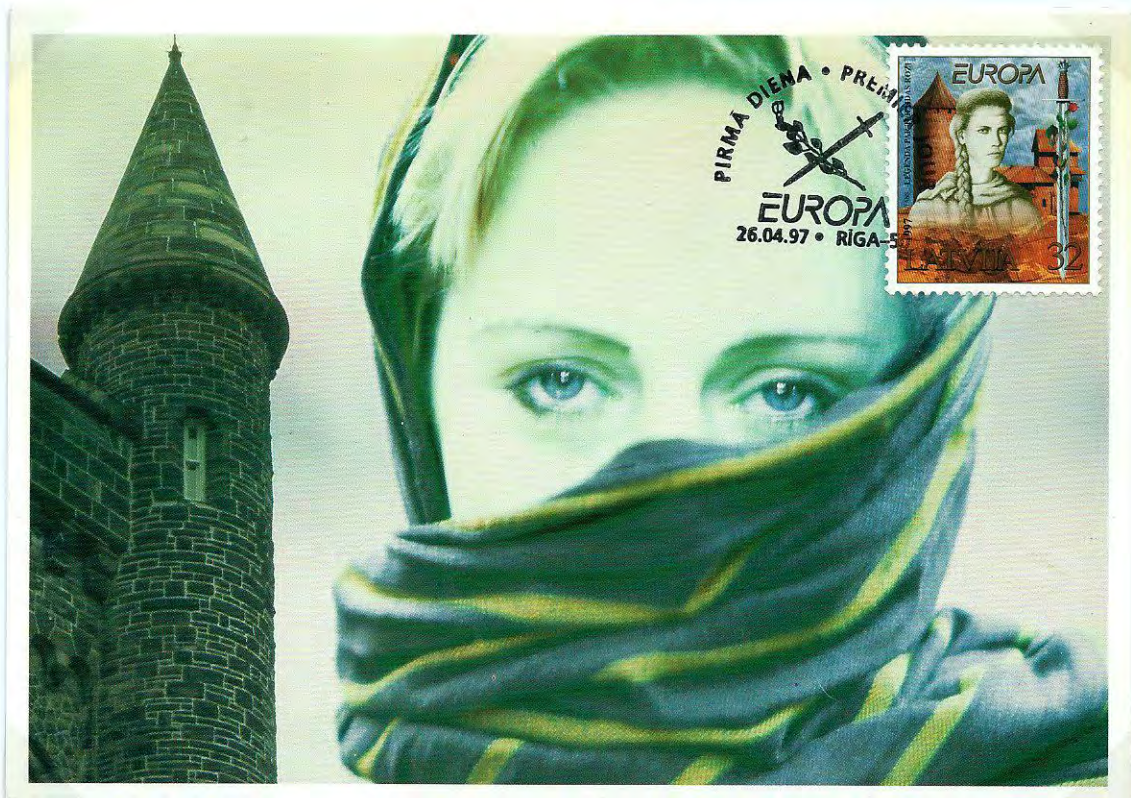

"Mysterious woman"

Artist: Ken Davidson
Editor: Catch Productions, Holland
(PC 2104)

Commem. issue
**The legend of
"Turaidas Roze" (erotic
drama)**
Issued: 1997
Cancelled: Riga, F.D.