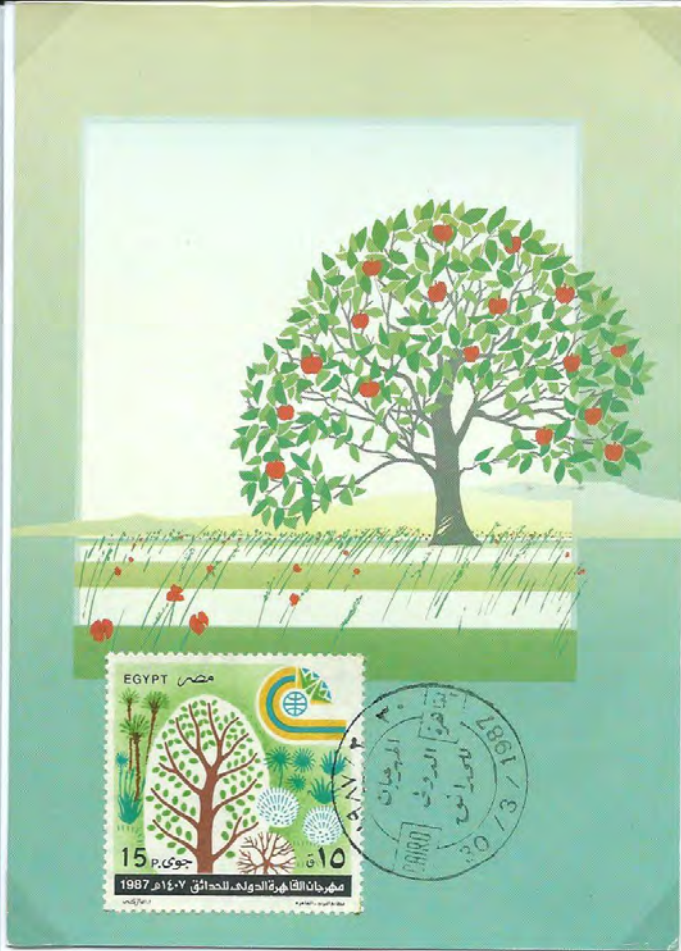

"Beach umbrellas"

Artist: Alfred Gocket
Editor: Avant Art,
W. Germany
(PG 60)

НПА:
Beach umbrella
Issued: 3.2.1989
Cancelled:
29.5.1990, Palm
Beach, FL. USA.

"Back to nature"

Artist: *Afred Gockel*
Editor: *Avart Art, W. Germany*
(GP 94)