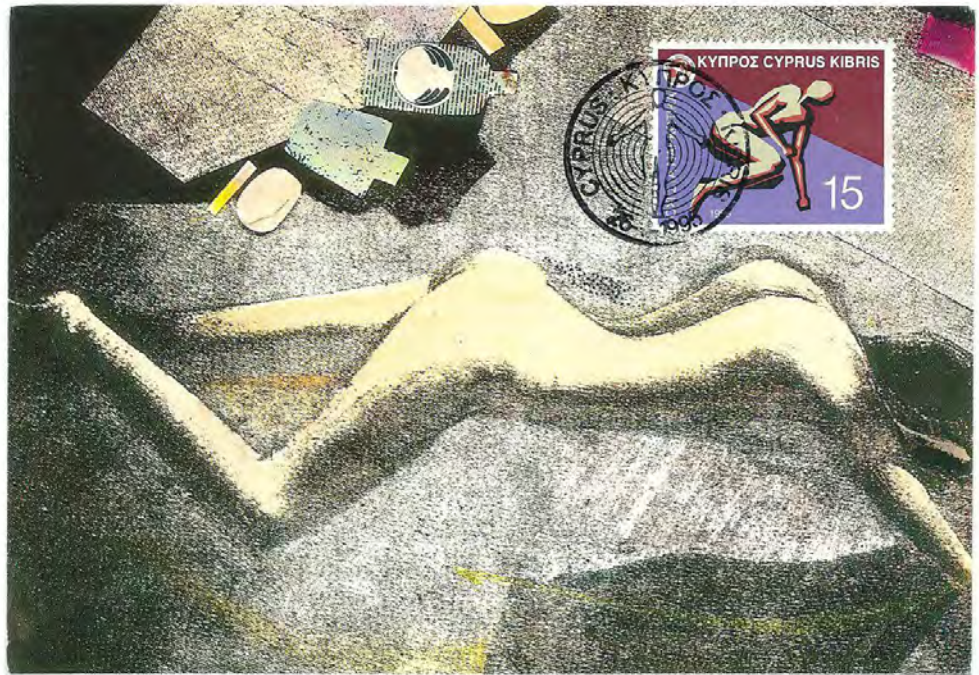

"Lying body"

Artist: Not listed
Editor: **Body Shop**
(Advertising card)

Commem. issue:
Health matters (No to drugs)
Issued: 26.6.1995
Cancelled: **Cyprus, F.D.**
(Triple)

"Breastfeeding"

Artist: **Jan Saudek**
Editor:
ART UNLIMITED,
Amsterdam (F 1693).

Commem. issue:
Breastfeeding -
Children's survival.
Issued: 4.3.1987
Cancelled: **Madrid, F.D.**