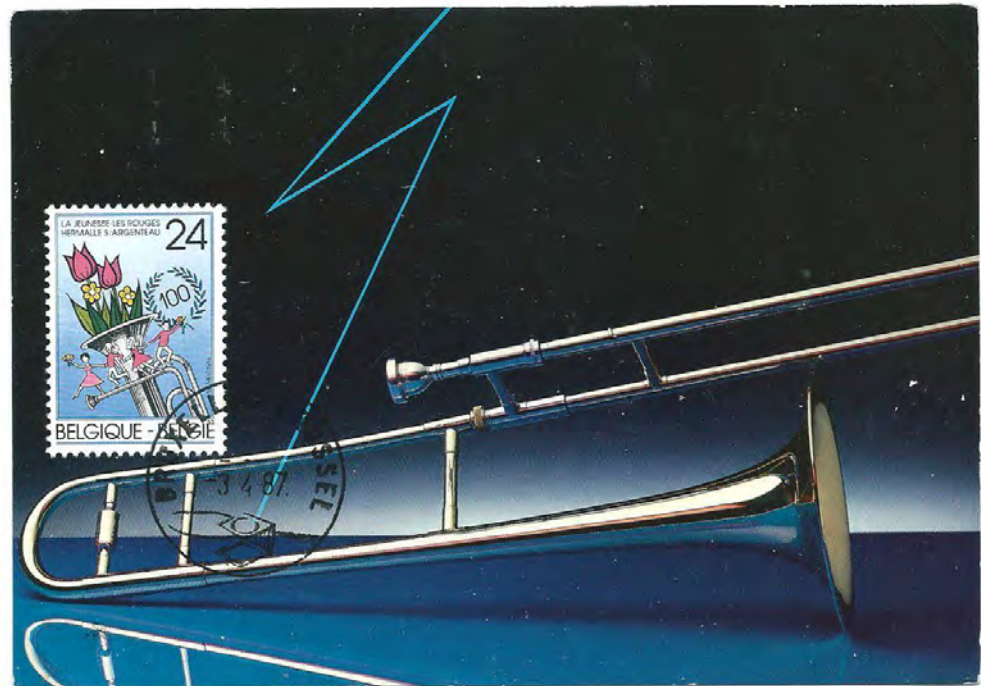

"Trombone"

Artist: S. Kercher
Editor: GALLERY CARD,
Switzerland (34624)

Commem. issue
"La Jeunesse les
Rouges" - 100 years.
Issued: 14.9.85
Cancelled: Brussels
3.4.87,