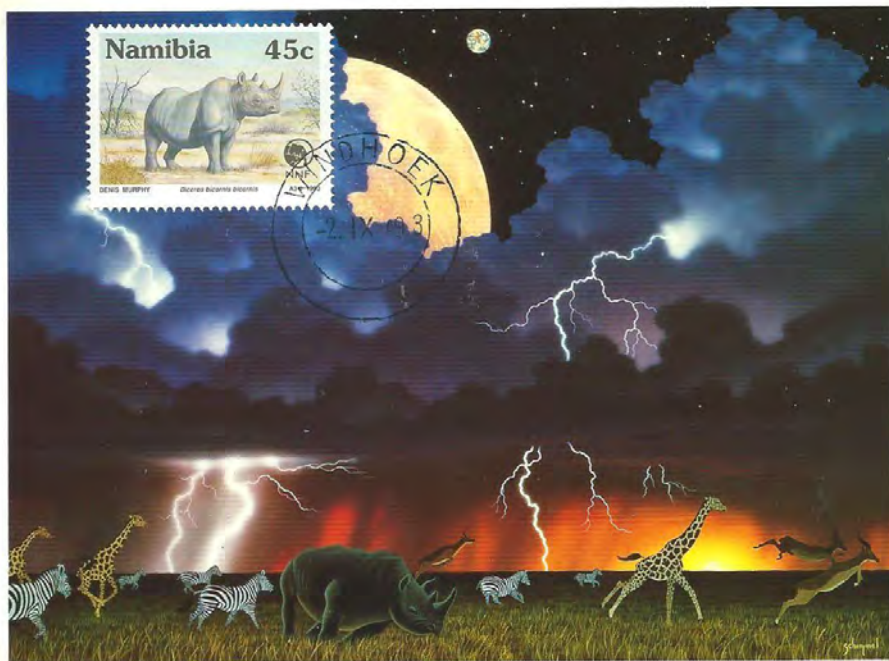

"The last stand"

Artist: Schim Schimmel
Editor: Collection
Editions, CA, USA
(EF 4)

Commem. issue
Endangered animals
Issued: 25.2.93
Cancelled: 2.9.93
WINDHOEK

"Race against time"

Artist: Schim Schimmel
Editor: Collection
Editions, CA, USA
(EF 18)

Commem. issue
Endangered animals
Issued: 25.2.93
Cancelled: 2.9.93
WINDHOEK