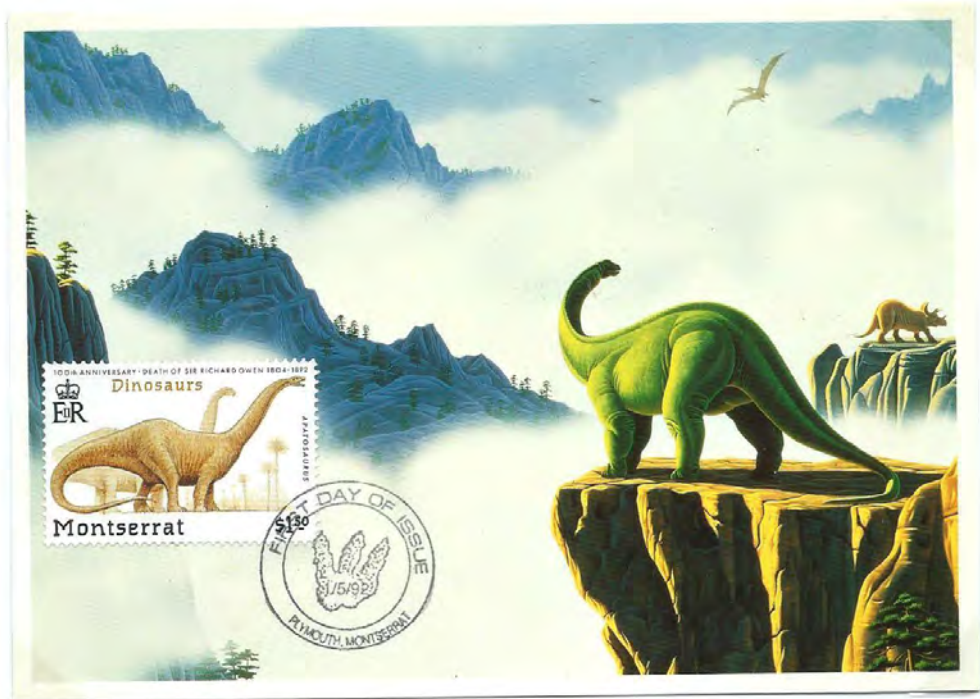

"The mist of time"

Artist: Schim Schimmel
Editor: Collection Editions, CA, USA
(EF 1)

Commem. issue
100th Anniversary
- Death of Sir
Richard Owen (1804
- 1892). Biologist -
Paleontologist.
Issued: 1.5.92
Cancelled: , Plymouth
Montserrat, ill. F.D.

"The promise"

Artist: Schim Schimmel
Editor: Collection Editions, CA, USA
(EF 13)

Commem. issue
Wild Life
Issued: 1.5.1996
Cancelled:
Wanganui, NZ. - F.D
(Triple)