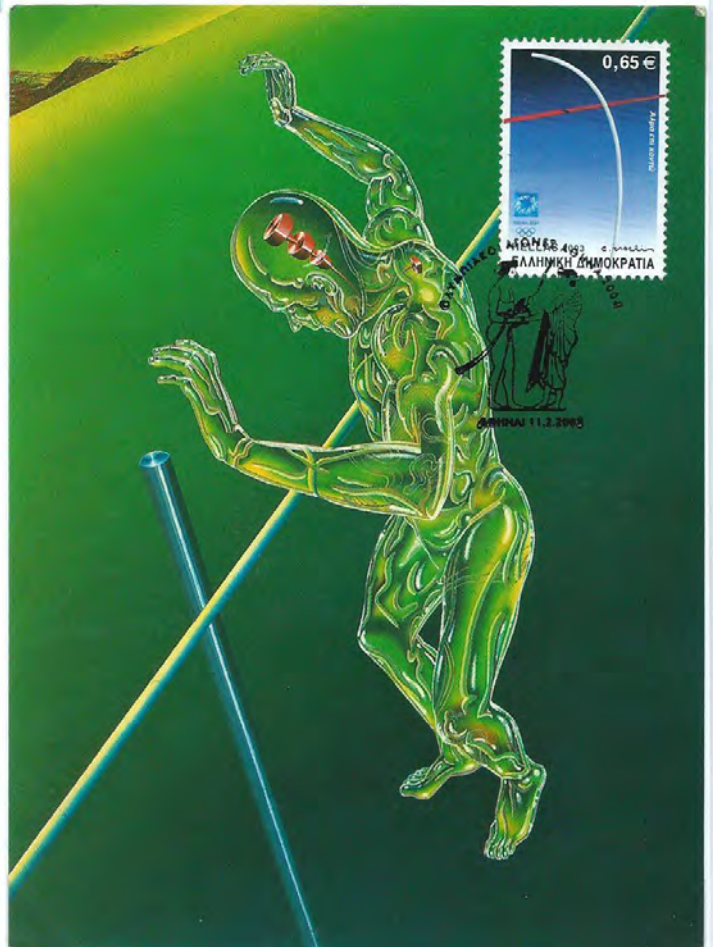

"Pole vault II"

Artist: Peter Goodfellow
Editor: ATHENA
INTERNATIONAL, LONDON
(9456)

Commem. issue (miniature
sheet)
Sports equipment
Issued: 11.2.2003
Cancelled: Athens, F.D.