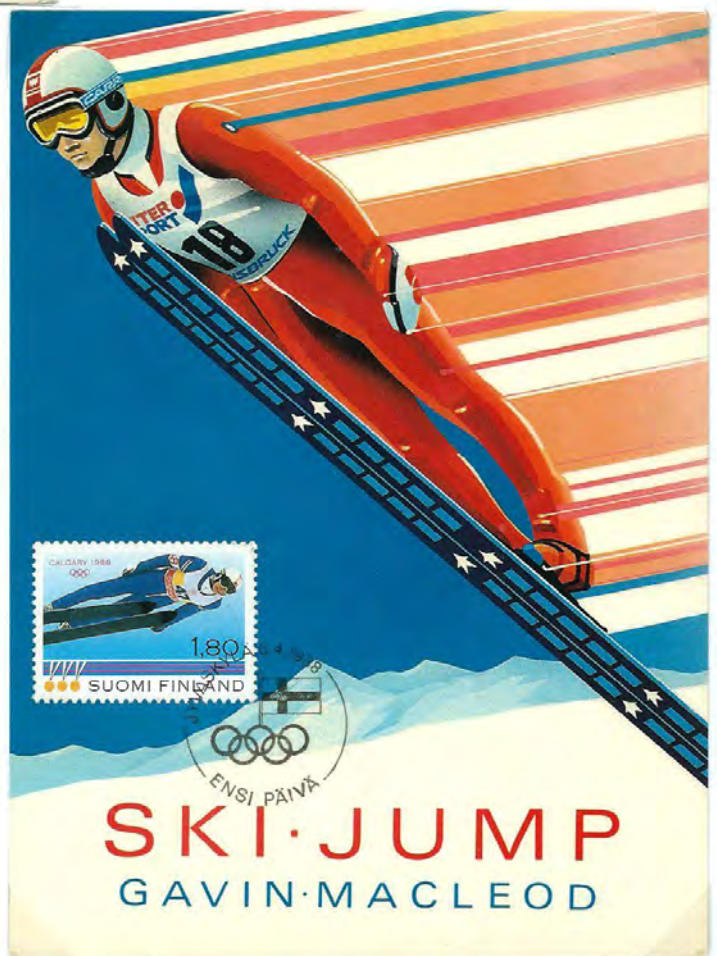

SKI·JUMP
GAVIN·MACLEOD