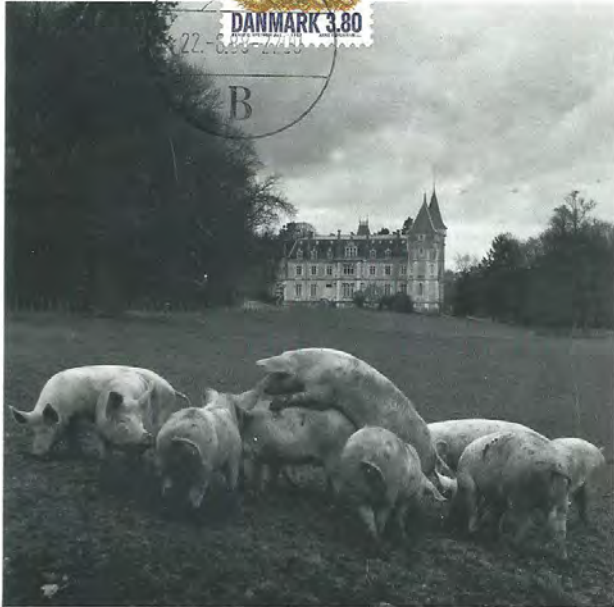

ANDÆSSJAGTERIERNE 100 ÅR

DANMARK 3.80