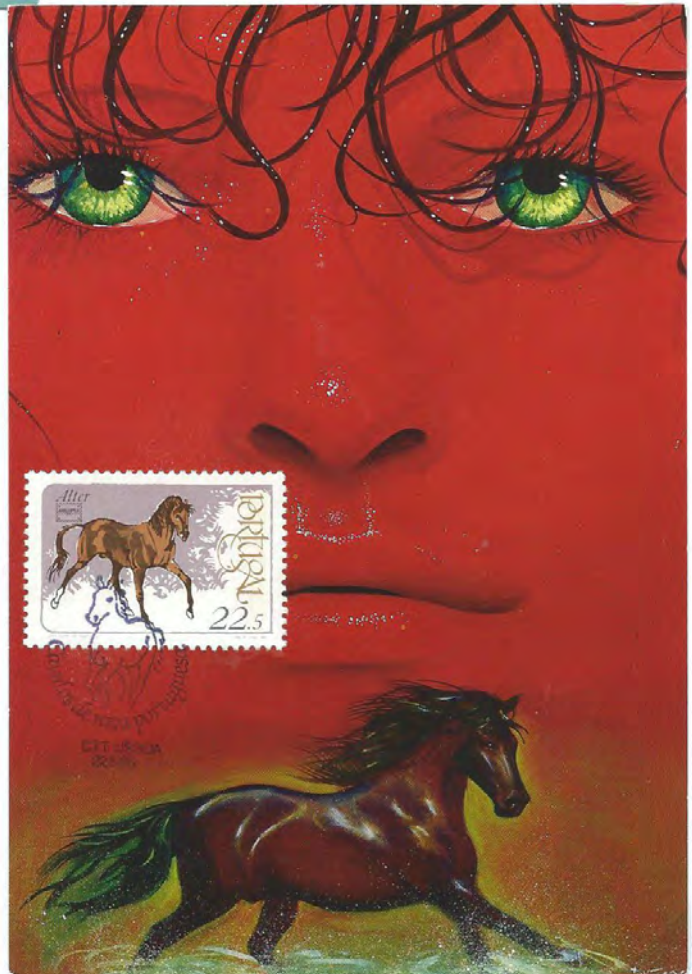

**"When you pass through the
waters I will be with you"**

Artist: Joy Caros
Editor: **GALLERY CARD, Switzerland**
(4235)

Commem. issue
Horses
Issued: 22.5.1986
Cancelled: **Lisbon, F.D. (Triple)**