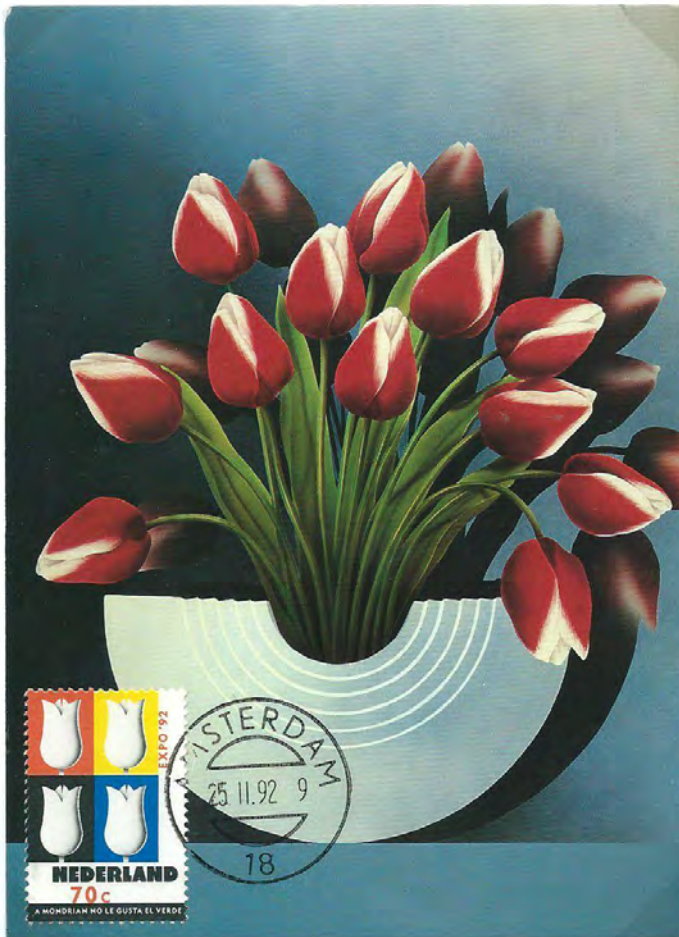

B - 15 Creative/Abstract

"Coloured shadows"

Artist: Terry Pastor
Editor: PICTURA GRAPHICA,
Sweden (CP 627).

Commem. issue
EXPO '92
Issued: 25.2.92
Cancelled: Amsterdam, F.D.